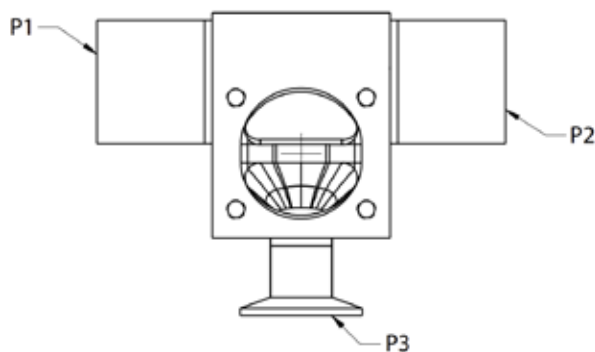

Compatible with standard Pure-Flo topworks: See PFTOP for details on available manual bonnets or actuator.

Flow Path

How to Order a Zero Static Block Body Tee

ZSBBT with a 1" wrought stainless steel main valve with Tri-Clamp end connection and a 2" tube with butt weld ends, 25 Ra interior finish, standard exterior finish (Scotch Brite).

Figure Number: ZSBBT-1-W-419-2-X28-6-1-0

Configuration Example		ZSBBT	1	W	419	2	X28		6-1-0
Valve Body	Block Type	ZSBBT							
	Valve Size		1						
	Body Type			W					
	Body End Connection				419				
	Zerostatic Tube Size					2			
	Zerostatic Tube End Connection						X28		
	Zerostatic Tube Second End Connection								
	Polish Selections								6-1-0

To add topworks, see BBTOP. For additional figure numbers, see PFORD.

ISOMETRIC VIEW

FRONT VIEW

SIDE VIEW

Please contact ITT Engineered Valves for the latest drawing and dimensional information. The above drawing should only be used as a general reference.