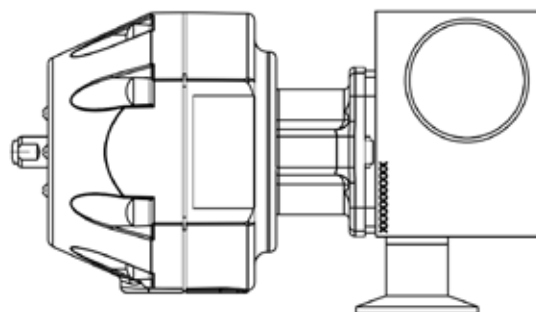

Compatible with standard Pure-Flo topworks: See PFTOP for details on available manual bonnets or actuator.

Flow Path

How to Order a Zero Static Block Body Tee

ZSBBT with a 1" wrought stainless steel main valve with Tri-Clamp end connection and a 2" tube with butt weld ends, 25 Ra interior finish, standard exterior finish (Scotch Brite).

Figure Number: ZSBBT-1-W-419-2-X28-6-1-0

Configuration Example		ZSBBT	1	W	419	2	X28		6-1-0
Valve Body	Block Type	ZSBBT							
	Valve Size		1						
	Body Type			W					
	Body End Connection				419				
	Zerostatic Tube Size					2			
	Zerostatic Tube End Connection						X28		
	Zerostatic Tube Second End Connection								
	Polish Selections								6-1-0

To add topworks, see BBTOP. For additional figure numbers, see PFORD.

ISOMETRIC VIEW

FRONT VIEW

SIDE VIEW

Please contact ITT Engineered Valves for the latest drawing and dimensional information. The above drawing should only be used as a general reference.