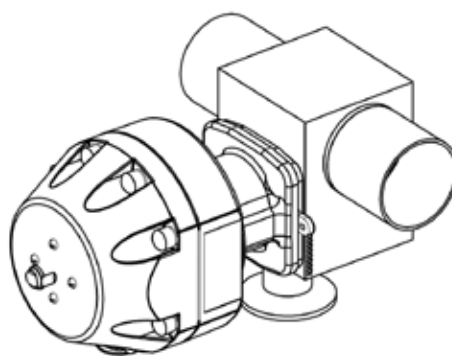

Compatible with standard Pure-Flo topworks: See PFTOP for details on available manual bonnets or actuator.

Flow Path

How to Order a Zero Static Block Body Tee

ZSBBT with a 1" wrought stainless steel main valve with Tri-Clamp end connection and a 2" tube with butt weld ends, 25 Ra interior finish, standard exterior finish (Scotch Brite).

Figure Number: ZSBBT-1-W-419-2-X28-6-1-0

Configuration Example		ZSBBT	1	W	419	2	X28		6-1-0
Valve Body	Block Type	ZSBBT							
	Valve Size		1						
	Body Type			W					
	Body End Connection				419				
	Zerostatic Tube Size					2			
	Zerostatic Tube End Connection						X28		
	Zerostatic Tube Second End Connection								
	Polish Selections								6-1-0

To add topworks, see BBTOP. For additional figure numbers, see PFORD.

ISOMETRIC VIEW

FRONT VIEW

SIDE VIEW

Please contact ITT Engineered Valves for the latest drawing and dimensional information. The above drawing should only be used as a general reference.