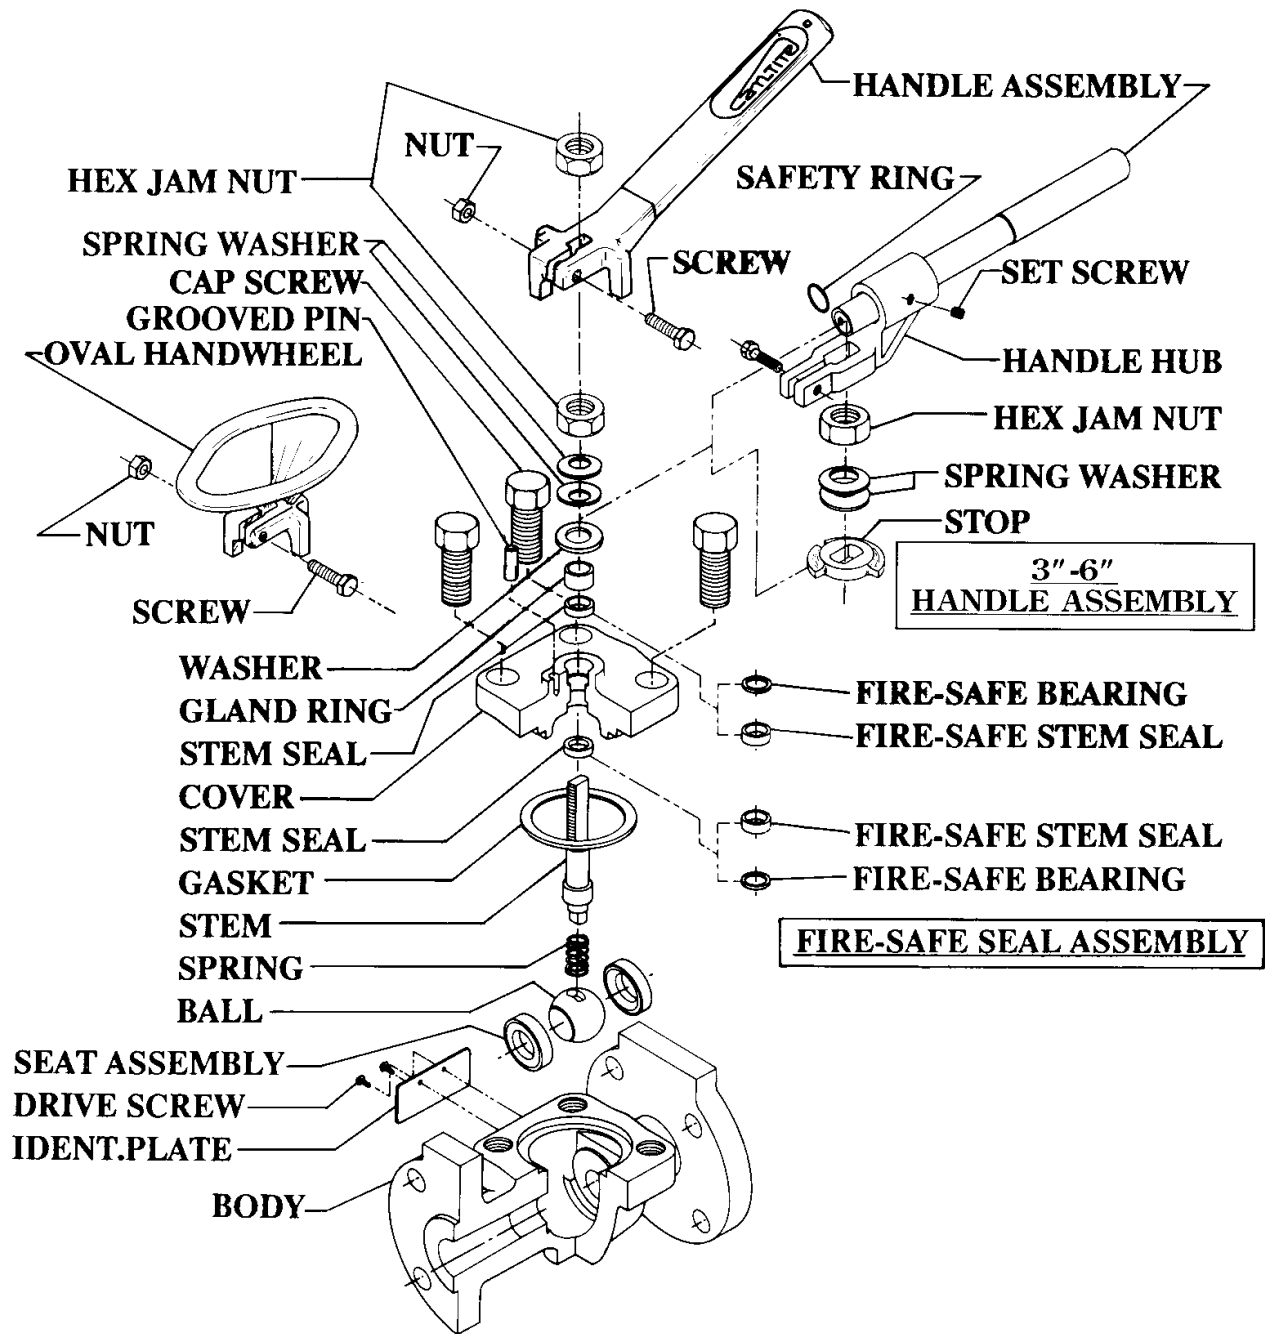

## Exploded View 1/2" - 6"

**STANDARD BALL VALVE ASSEMBLY**