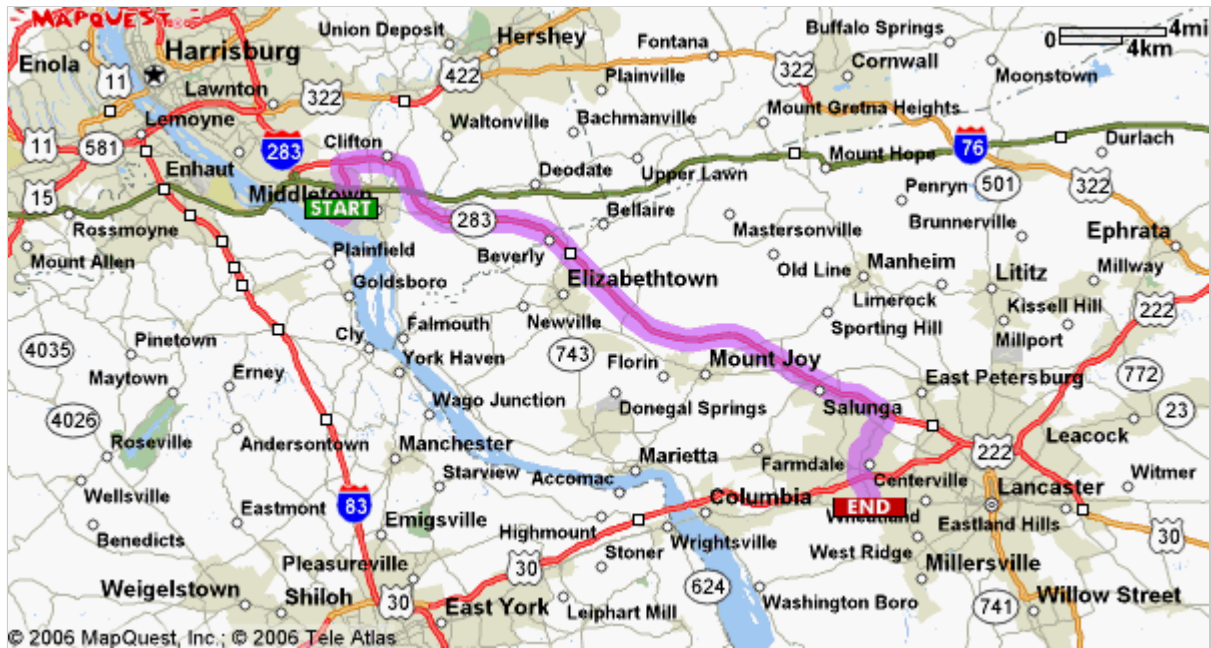

MAPQUEST

Start: Harrisburg International Airport (MDT): (717)948-3900
1 Terminal Dr # 300, Middletown, PA 17057, US

End: 33 Centerville Rd
Lancaster, PA 17603-4004, US

Notes:

Directions	Distance
Total Est. Time: 33 minutes Total Est. Distance: 29.30 miles	
 1: Start out going NORTHWEST on ramp toward AIRPORT CONN.	0.2 miles
 2: Merge onto AIRPORT CONN.	1.6 miles
 3: Merge onto PA-283 E toward LANCASTER.	23.5 miles
 4: Take the PA-722 exit.	0.2 miles
 5: Turn RIGHT onto STATE RD.	0.5 miles
 6: STATE RD becomes CENTERVILLE RD.	3.0 miles
 7: End at 33 Centerville Rd Lancaster, PA 17603-4004, US	
Total Est. Time: 33 minutes Total Est. Distance: 29.30 miles	

Start:
Harrisburg International Airport
 (MDT): (717)948-3900
 1 Terminal Dr # 300, Middletown, PA
 17057, US

End:
33 Centerville Rd
 Lancaster, PA 17603-4004, US

All rights reserved. Use Subject to License/Copyright
 These directions are informational only. No representation is made or warranty given as to their content, road conditions or route usability or expeditiousness. User assumes all risk of use. MapQuest and its suppliers assume no responsibility for any loss or delay resulting from such use.